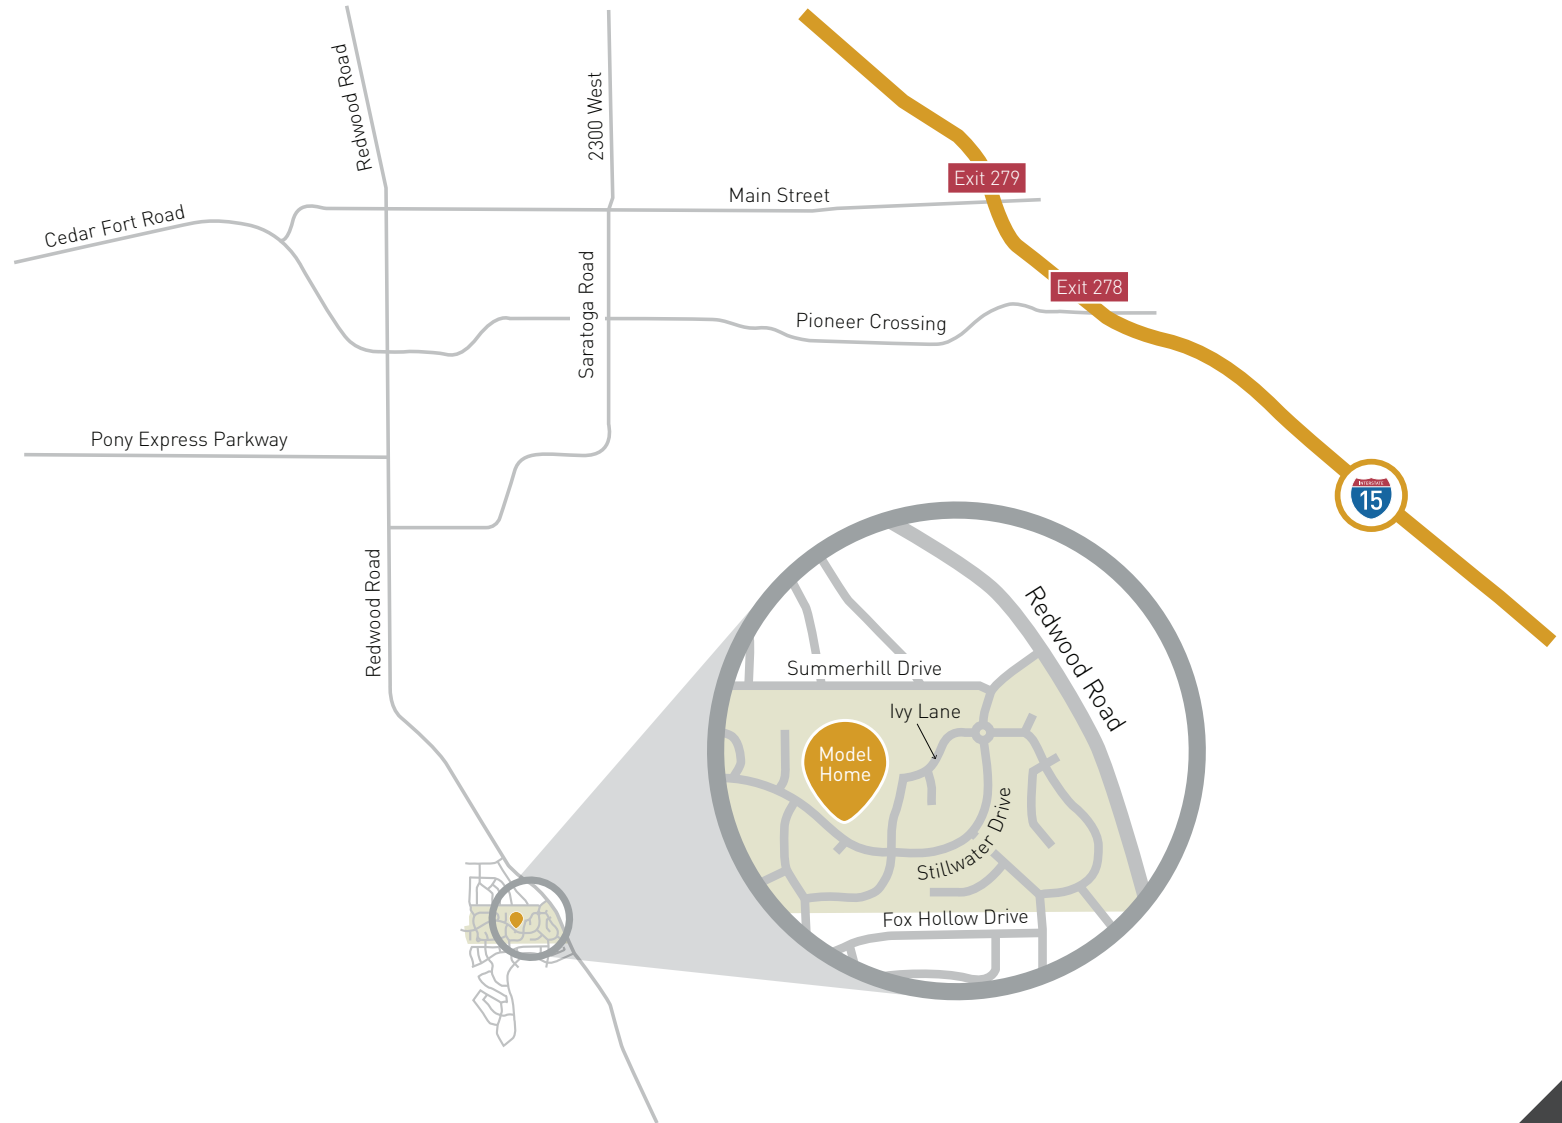

DRIVING DIRECTIONS

From I-15

- Take I-15 to Exit 279
- Turn onto Main Street/SR-73
- Drive until you see a roundabout, follow to the right connecting onto 8570 North
- Go west until you reach SR-68/Redwood Road
- Take a left driving south on Redwood Road
- Drive south until you reach Stillwater Drive (2500 South) and turn right
- Model home is located at 162 West Stillwater Drive