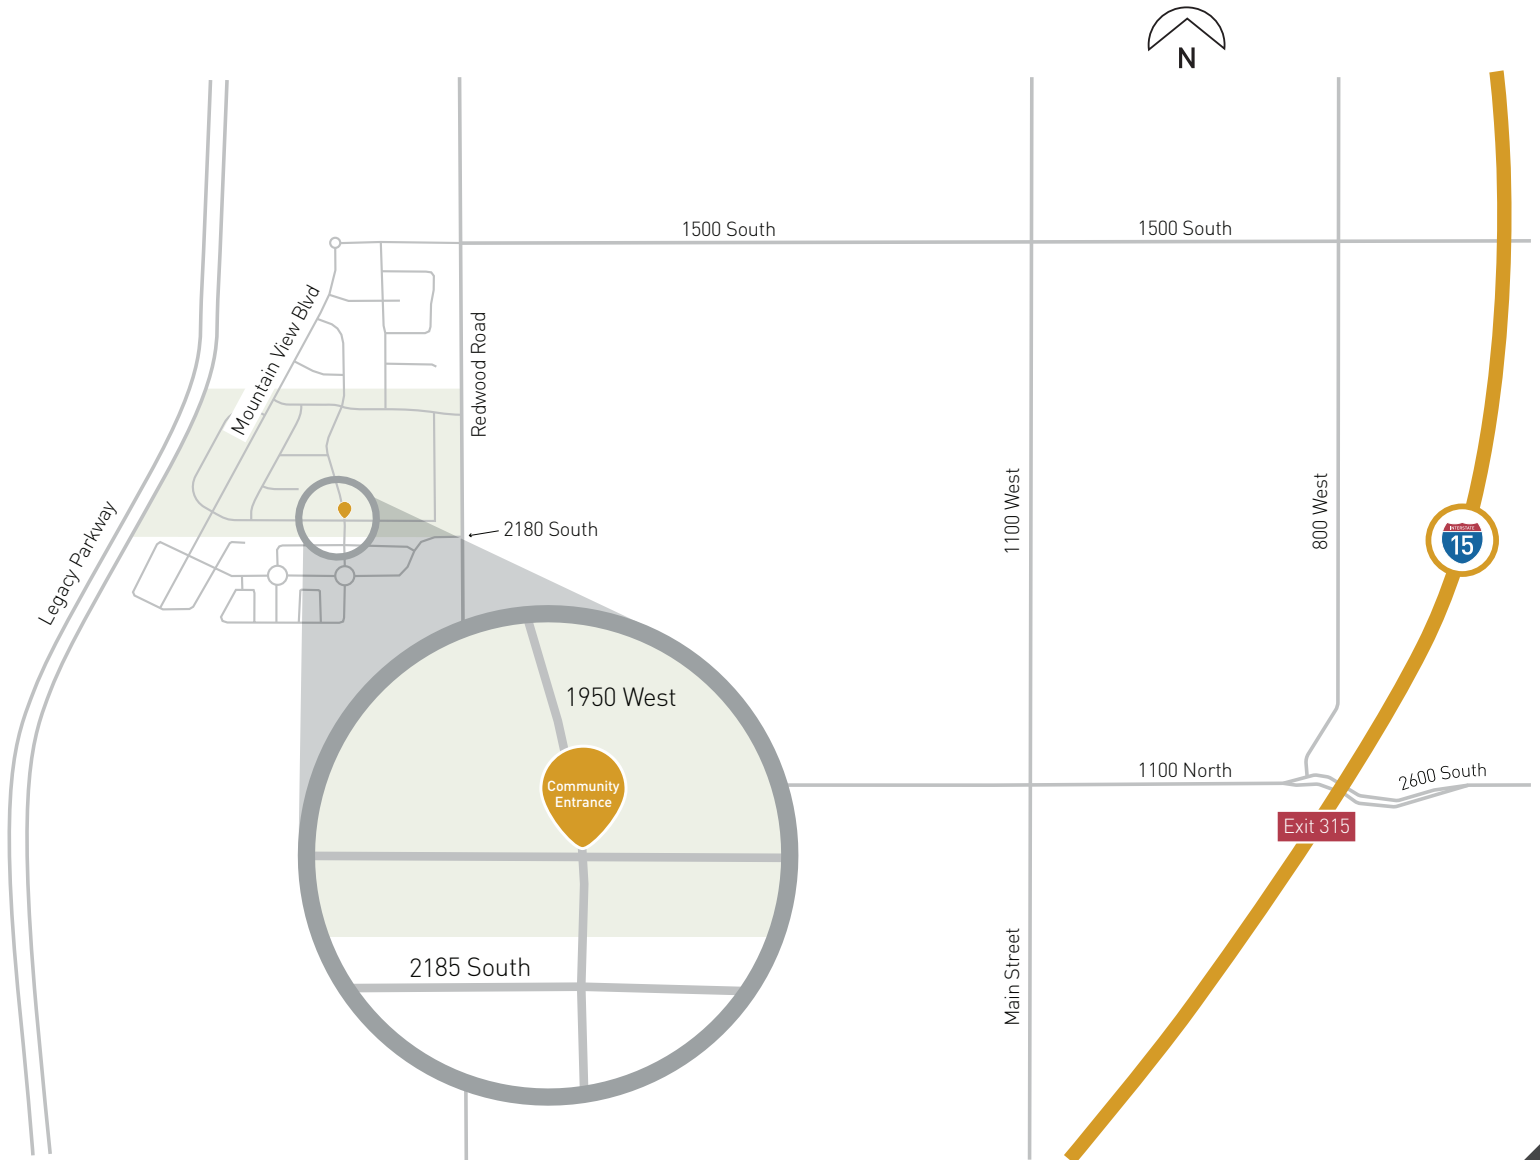

DRIVING DIRECTIONS

From I-15

- Take exit 315 to 2600 South
- Turn west onto 2600 South/
Frontage Road
- Continue onto 1100 North
- Turn right onto 1800 West/
Redwood Road
- Turn left onto 2180 South
- At the roundabout, turn north
onto 1950 West
- Drive north for two blocks,
Shamrock Village will be on
your left